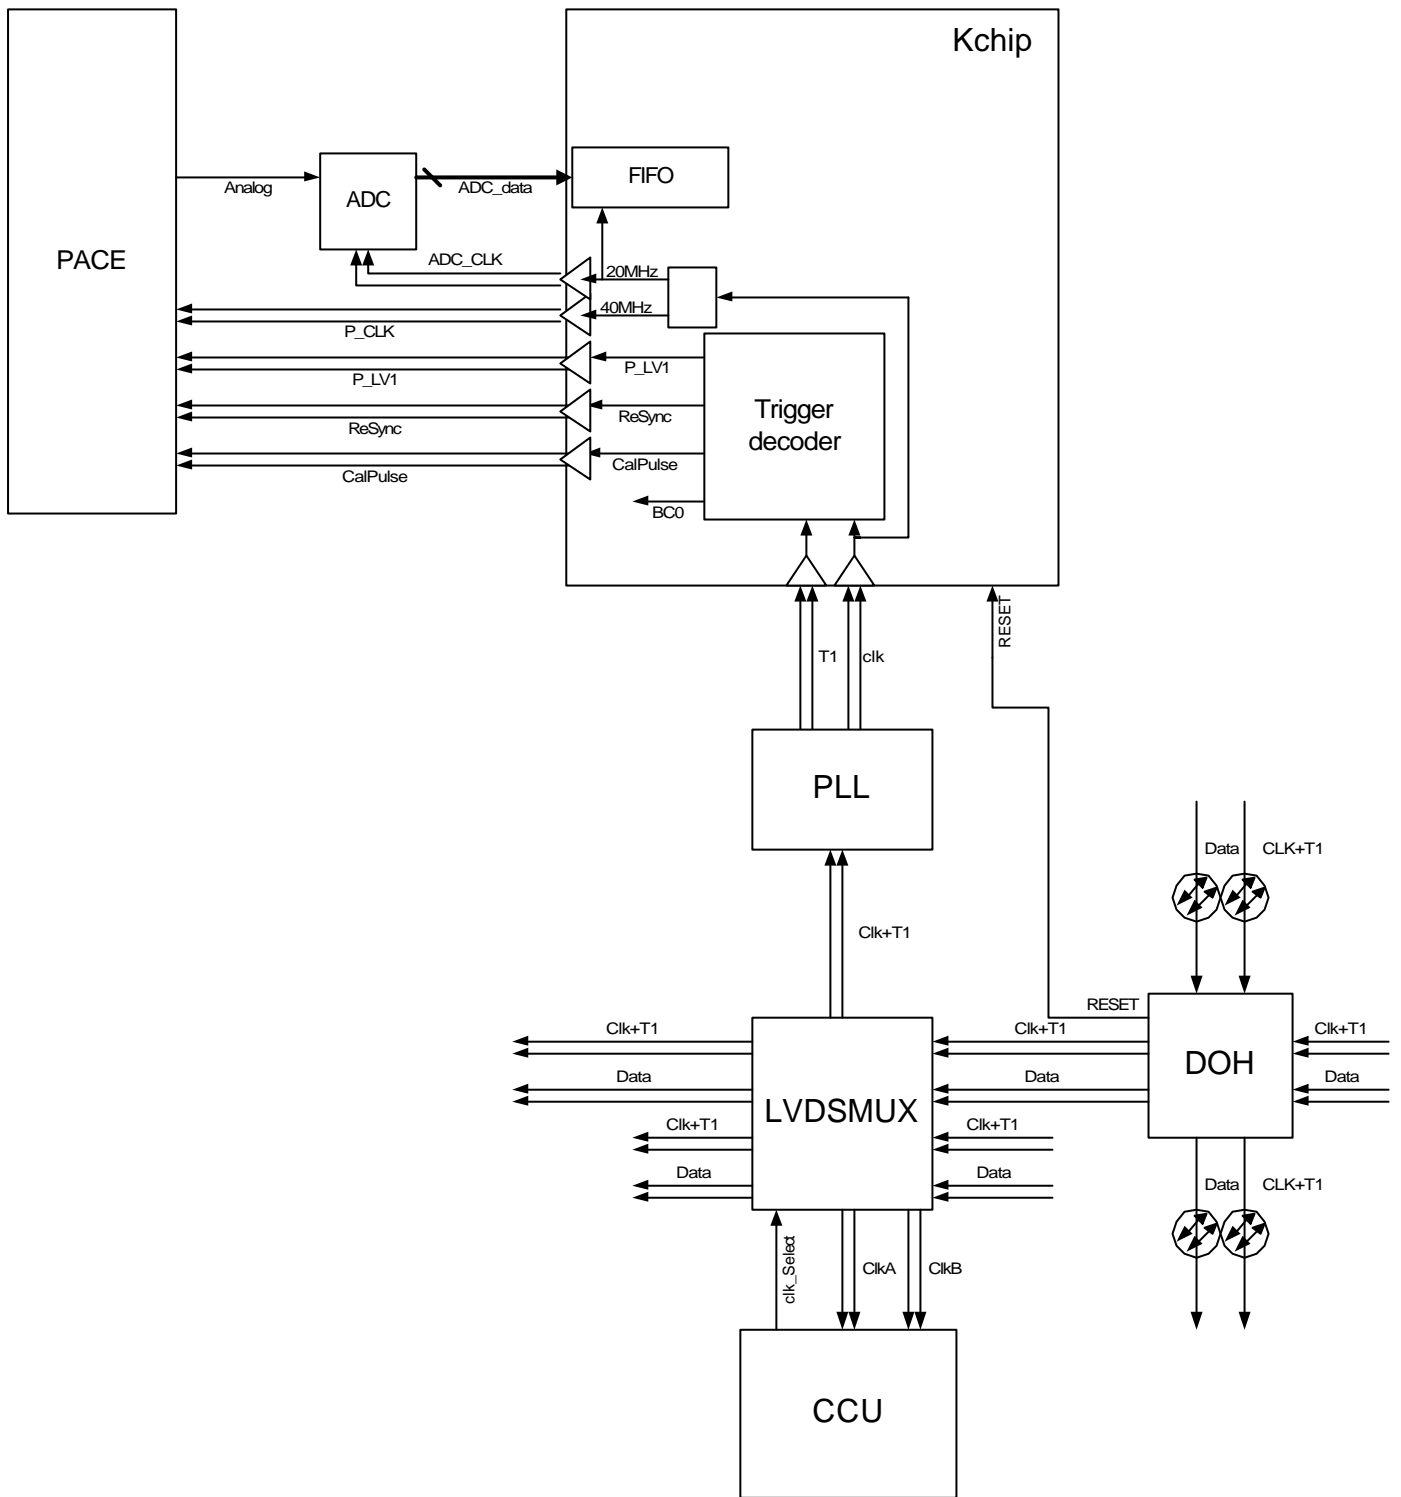

Kchip - PACE interface.

Kchip - GOL interface

Kchip Interfacing

Clock distribution on the FE ASICS