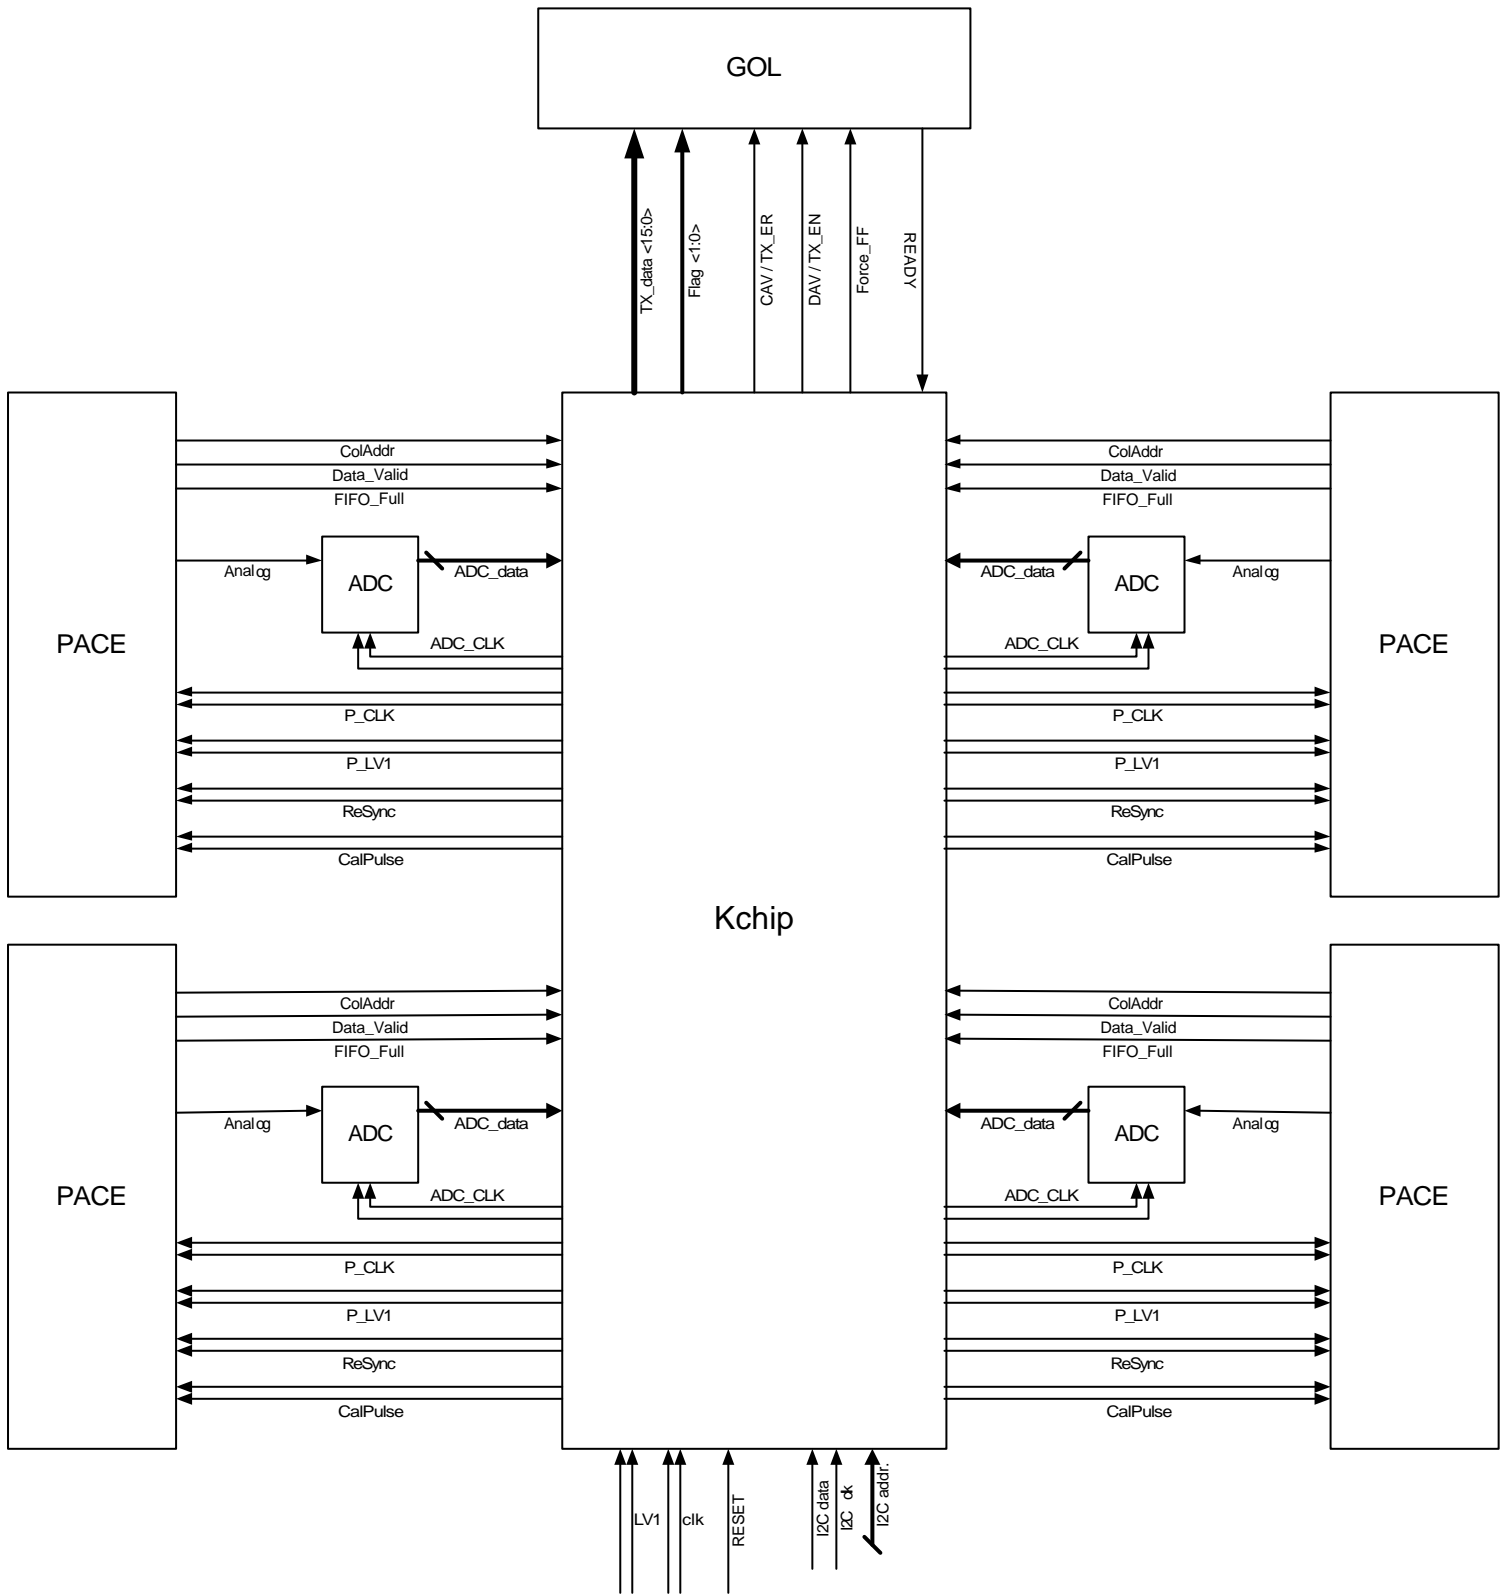

Kchip - PACE interface.

Kchip - GOL interface

Kchip Interfacing

Clock distribution on the FE ASICS